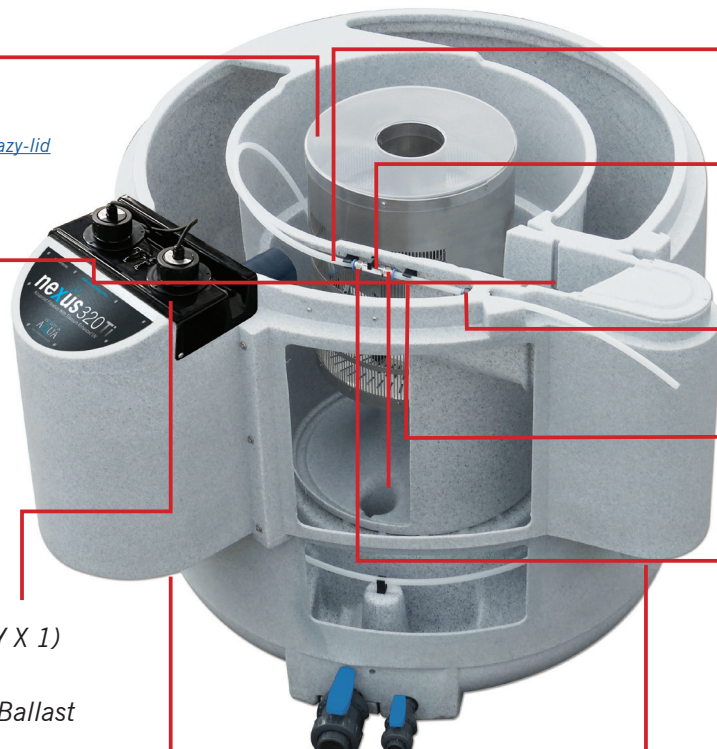

NEXUS Ti SPARE PARTS LIST

There are a number of spare parts for the Nexus220Ti / 320Ti that are readily available from Evolution Aqua dealers. See diagram below for relevant spare parts and product codes:

Eazy lid

EA Product Code:
EAZYLID

<https://evolutionaqua.com/nexus-eazy-lid>

Inlet 220 Slide Plate

EA Product Code:
1200-410NEW

Inlet 320 Slide Plate

EA Product Code:
1000-410NEW

<https://evolutionaqua.com/nexus-inlet-slide-plate>

36W Complete UVC (QTY X 1)

EA Product Code: CUV-136

36W UVC Replacement Ballast (QTY X 1)

EA Product Code: CUV-136BAL

36W UVC Quartz Sleeve Glass (QTY X 1)

EA Product Code: CUV-136QUART

55W Complete UVC (QTY X 1)

EA Product Code: CUV-155

55W UVC Replacement Ballast (QTY X 1)

EA Product Code: CUV-155BAL

55W UVC Quartz Sleeve Glass (QTY X 1)

EA Product Code: CUV-155QUART

<https://evolutionaqua.com/pond/nexus-ti>

OUTLET

Pump Fed Set-up:

NexusTi Outlet EazyConnector

EA Product Code: NPC125

Gravity Fed Set-up:

NexusTi Outlet EazyConnector

EA Product Code: DACE122-48

<https://evolutionaqua.com/nexus-inlet-outlet-adaptors>

ADDITIONAL ITEMS:

NexusTi Cleaning Pipe

(Eazy Isolation Pipe 90mm)

EA Product Code:
5000-329

<https://evolutionaqua.com/nexus-eazy-cleaning-pipe>

K+Media

(50 Litre)

EA Product Code:
KPLUSMEDIA50L

12mm air line / hose

EA Product Code:
1000-135

<https://evolutionaqua.com/12mm-x-10mm-natural-lpd-tube-1m-length>

Air valve

EA Product Code:
1000-085

<https://evolutionaqua.com/3-8-mini-ball-air-valve-f-f>

12mm t-piece

EA Product Code:
1000-030

<https://evolutionaqua.com/12mm-equal-tee>

12mm airline clips

EA Product Code:
K81-10-05

<https://evolutionaqua.com/12mm-pipe-clips>

Air valve stud connectors

(2 per valve)

EA Product Code:
1000-080

<https://evolutionaqua.com/3-8-bsp-male-stud-connector>

INLET

Pump Fed Set-up:

NexusTi Inlet EazyConnector

EA Product Code:
DACE122-48

Gravity Fed Set-up:

NexusTi Inlet EazyConnector

EA Product Code:
NPC125

<https://evolutionaqua.com/nexus-inlet-outlet-adaptors>

Outer chamber maintenance valve

(3/4" Double Union)

EA Product Code:
K25-50-25

Waste valve

(1 1/2" Double Union)

EA Product Code:
K25-50-50

<https://evolutionaqua.com/1-5-double-union-ball-valve>